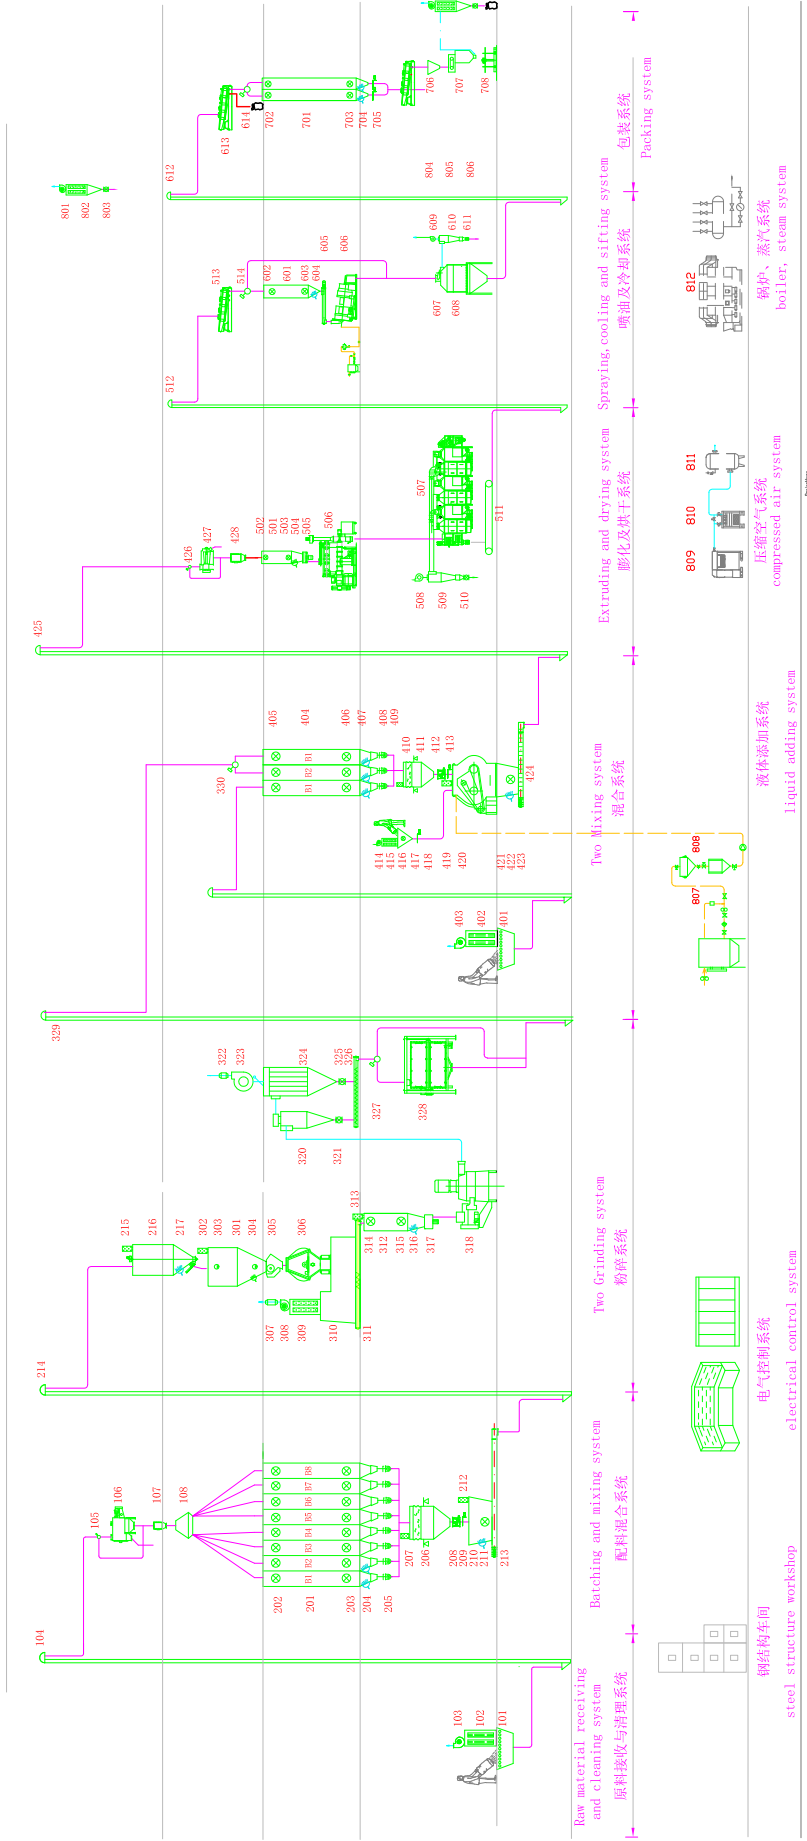

# 时产0.5-0.8吨膨化鱼饲料生产线工艺流程图

YUDA Machinery		Capacity	
Equipment	Order range	Model	
Supply by	Export	Model Order Number	
Elephant	Scale	Representative	
2022.04		2022-04-25-02	
Wind not apply		Drawing Number	
Liquid pipeline		① All reserves of rights in connection with this document	